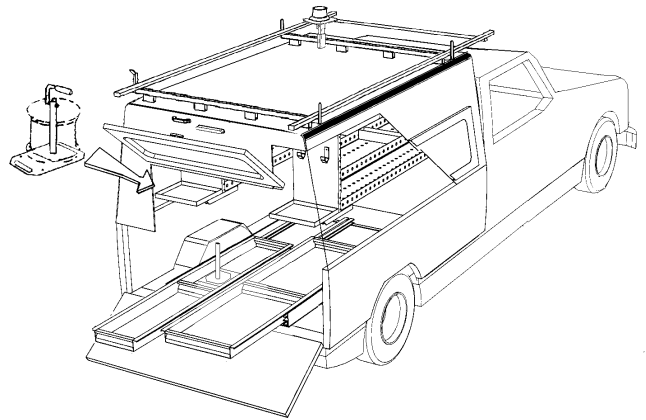

Package Part # :

CAB11206
 CAB11208
 CAB12206
 CAB12208
 CAB12306
 CAB12308
 CAB13106
 CAB13108

Package #2

Part:	Quantity:
30" SecureShell™	1
VersaRack™ Goal Post Rack w/ SideRail Kit	1
Beacon Bracket	1
Safety Beacon	1
Hitch Mirror	1
Shell Shelving	2
Spool Carrier Shelf	2
Portable Spool Carrier	1
Belt / Accessory Hook	2
Shelf Dividers	2
Fixed Spool Spindle	1
Two Drawer System	1