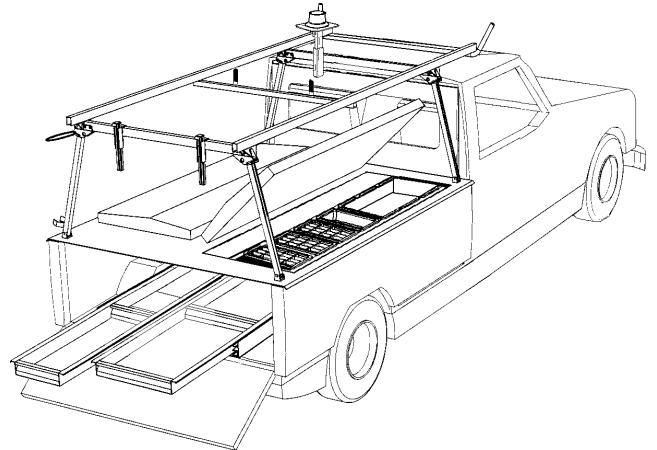

Package #1

Part:	Quantity:
Lid System	1
Bin Support Bar	2
VersaRack	1
Ladder Cross Bar	1
Tech Tool Box	2
Ladder Horn	1
Beacon Bracket	1
Safety Beacon	1
Flip Ring Cone Holder	1
Ladder Clamp	2
Two Drawer System	1
Electric Meter Tray	1
Gas Meter Tray (<i>call with specifications</i>)	1
Plastic Protection Covers	1
Parts Bin	7