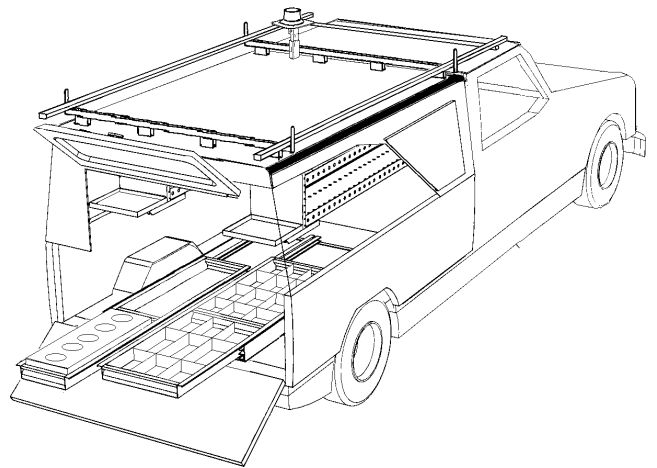

Package #2

Part:	Quantity:
24" SecureShell™	1
VersaRack™ Goal Post Rack w/ SideRail Kit	1
Beacon Bracket	1
Safety Beacon	1
Hitch Mirror	1
Shell Shelving	1
Shelf Dividers	2
Spool Carrier Shelf	2
Belt / Accessory Hook	2
Parts Bins	5
Two Drawer System	1