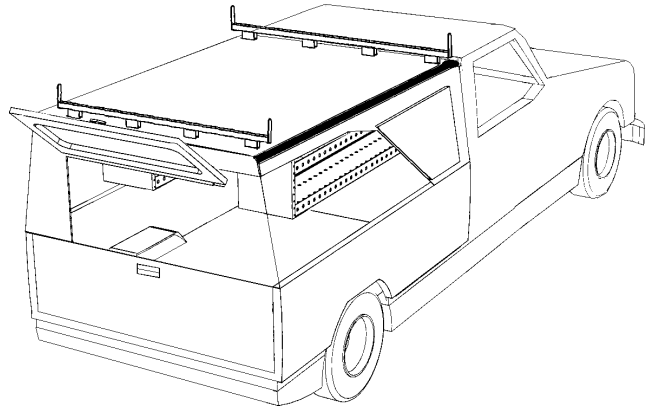

Package Part # :

GEN21208
GEN22208
GEN22308
GEN23108

Note: Shell Packages are available for 8' Bed Full Size Pickups **only**. Call with specific needs.