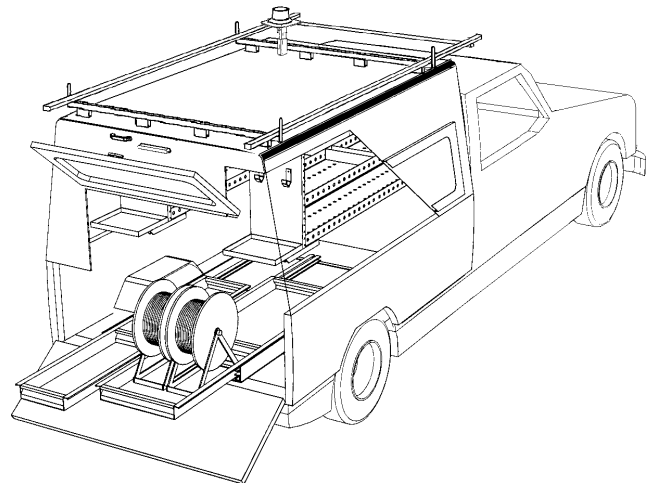

Package Part # :

TEL21208
TEL22208
TEL22308
TEL23108

Note: Shell Packages are available for 8' Bed Full Size Pickups **only**. Call with specific needs.