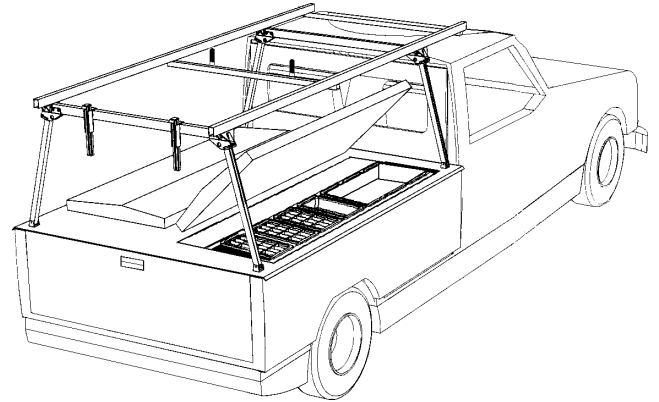

Package #1

Part:	Quantity:
Lid System	1
Bin Support Bar	2
Tech Tool Box	2
VersaRack	1
Ladder Clamp	2
Ladder Horn	1
Ladder Cross Bar	1
Parts Bin	7
Plastic Protection Covers	1

Vehicle:

Chevy/GMC 99-01 Silverado/Sierra 6'
Chevy/GMC 99-01 Silverado/Sierra 8'
Ford 97-01 F-150 6'
Ford 97-01 F-150 8'
Ford 99-01 Super Duty 6'
Ford 99-01 Super Duty 8'
Dodge 93-01 Ram 6'
Dodge 93-01 Ram 8'

Package Part # :

PES11206
PES11208
PES12206
PES12208
PES12306
PES12308
PES13106
PES13108

Package #2

Part:	Quantity:
24" SecureShell™	1
VersaRack™ Goal Post Rack	1
Shell Shelving	2
Parts Bins	4
Belt / Accessory Hook	2
Shelf Dividers	2
Plastic Protection Covers	1

Vehicle:

Chevy/GMC 99-01 Silverado/Sierra 8'
Ford 97-01 F-150 8'
Ford 99-01 Super Duty 8'
Dodge 93-01 Ram 8'