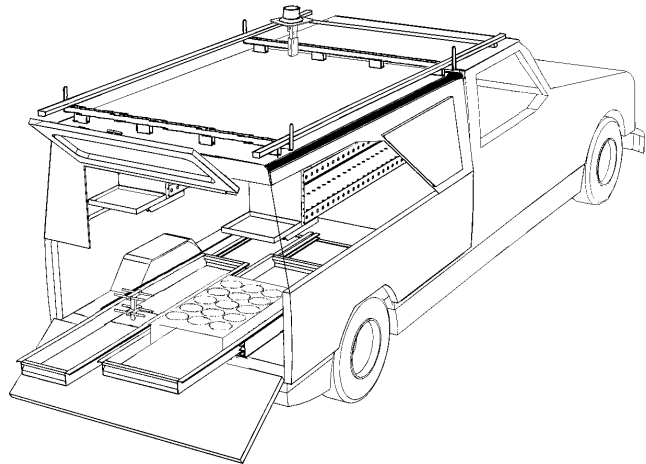

Package Part # :

ELE11206
 ELE11208
 ELE12206
 ELE12208
 ELE12306
 ELE12308
 ELE13106
 ELE13108

Package #2

Part:	Quantity:
24" SecureShell™	1
VersaRack™ Goal Post Rack w/ SideRail Kit	1
Beacon Bracket	1
Safety Beacon	1
Hitch Mirror	1
Shell Shelving	2
Spool Carrier Shelf	2
Belt / Accessory Hook	2
Electric Meter Tray	1
Shelf Dividers	2
Wire Spool Carrier	1
Two Drawer System	1