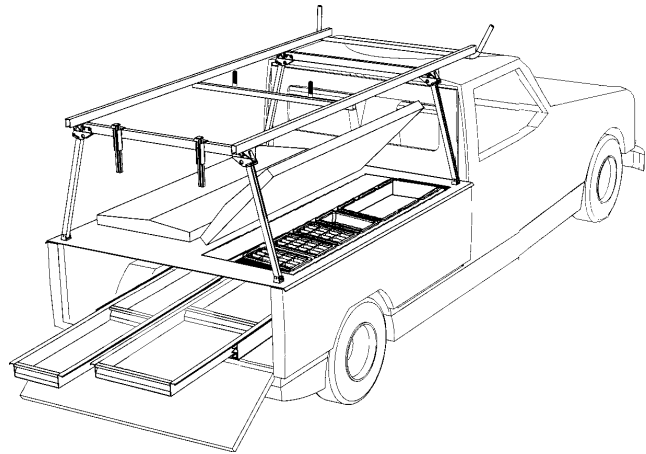

Alarm Security

Package #1

Part:	Quantity:
Lid System	1
Bin Support Bar	2
Tech Tool Box	2
VersaRack™	1
Ladder Clamp	2
Ladder Horn	1
Ladder Cross Bar	1
Two Drawer System	1
Parts Bin	7
Plastic Protection Covers	1
Optional Purchase:	Quantity:
Beacon Bracket	1
Safety Beacon	1