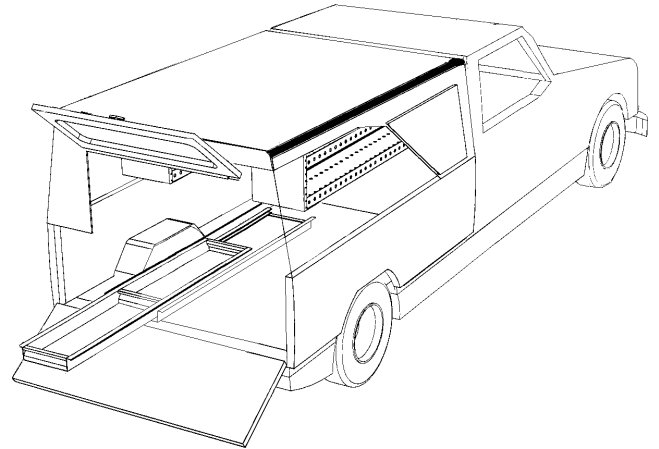

Package Part # :

WAT21208
WAT22208
WAT22308
WAT23108

Note: Shell Packages are available for 8' Bed Full Size Pickups **only**. Call with specific needs.