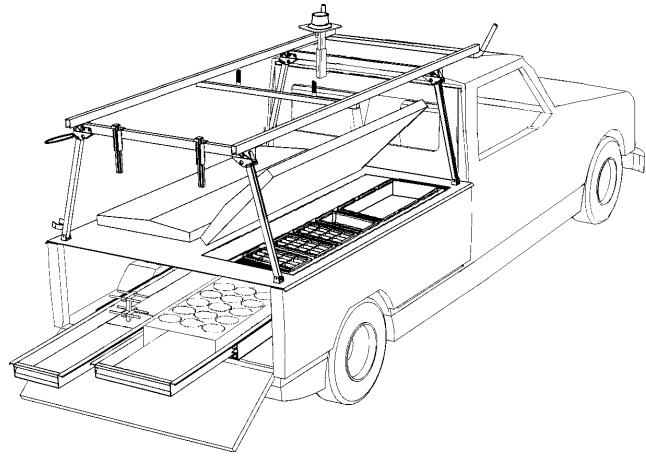

Electric Utility

Package #1

Part:	Quantity:
Lid System	1
Bin Support Bar	2
VersaRack	1
Ladder Cross Bar	1
Tech Tool Box	2
Ladder Horn	1
Beacon Bracket	1
Safety Beacon	1
Flip Ring Cone Holder	1
Ladder Clamp	2
Two Drawer System	1
Electric Meter Tray	1
Plastic Protection Covers	1
Parts Bin	7
Wire Spool Carrier	1